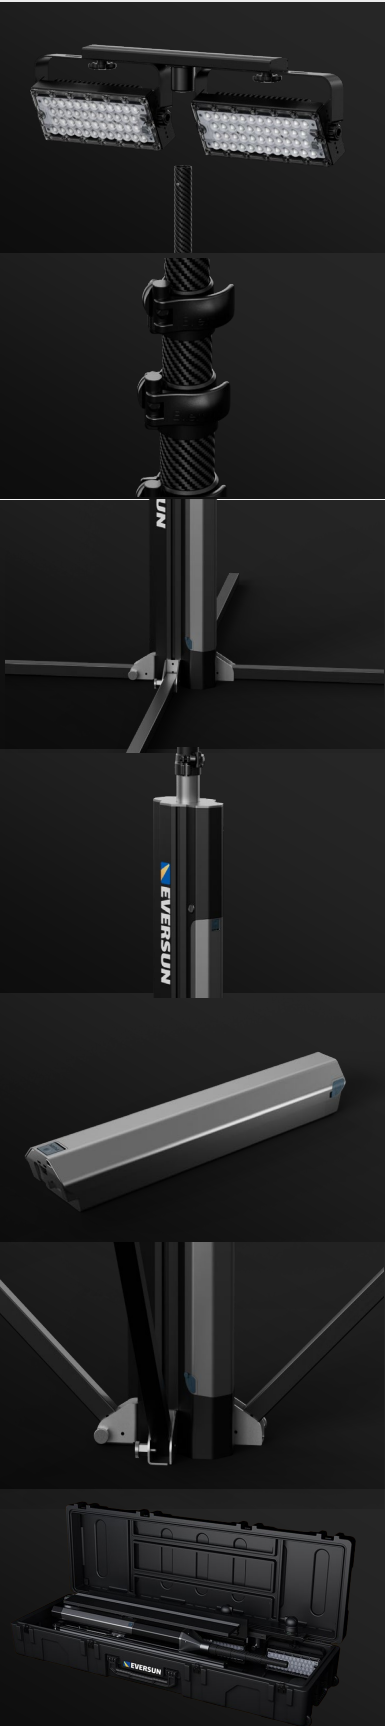

Apollo S eTower™

40,000 Lumen LED
Lamps

20' 6-Stage
Carbon Fiber
Telescopic Mast

Robust Modular
Frame

Lithium-Ion
Battery System

Quick Deploy
Quad-Pod Legs

Sports

Events

Utilities

Emergency &
Disaster

Rental