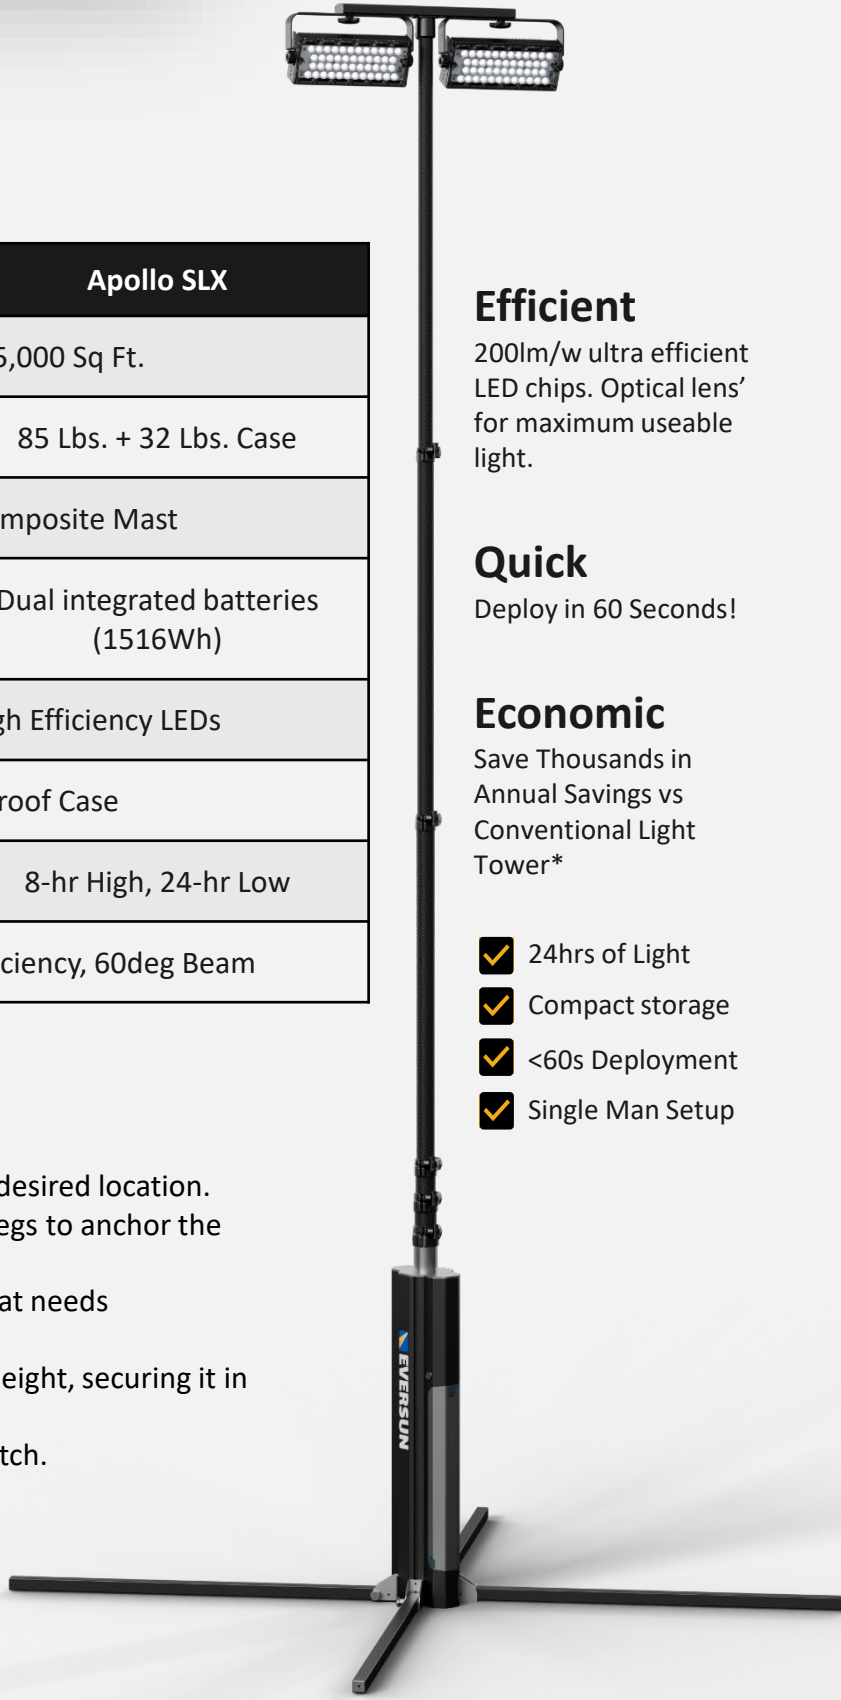

# Technical Data

Model	Apollo SL	Apollo SLX
Output	40,000 Lumens / 25,000 Sq Ft.	
Weight	75 Lbs. + 32 Lbs. Case	85 Lbs. + 32 Lbs. Case
Mast	5-20' Carbon Fiber Composite Mast	
Energy	Single integrated battery (758Wh)	Dual integrated batteries (1516Wh)
Power	66 – 200W Dimmable High Efficiency LEDs	
Case	Peli-Style Shockproof Case	
Setting	4-hr High, 12-hr Low	8-hr High, 24-hr Low
LEDs	5500k, 70 CRI, 200lm/w efficiency, 60deg Beam	

## Quick Guide

- 1. Position:** Place the eTower on a level surface in the desired location.
- 2. Stabilize:** Quickly extend and secure the stabilizing legs to anchor the tower.
- 3. Adjust Lights:** Aim the LED lights toward the area that needs illumination.
- 4. Raise Mast:** Unlock and elevate the mast to its full height, securing it in place.
- 5. Power On:** Activate the eTower using the power switch.

### Efficient

200lm/w ultra efficient LED chips. Optical lens' for maximum useable light.

# Apollo S eTower™

40,000 Lumen LED  
Lamps

20' 6-Stage  
Carbon Fiber  
Telescopic Mast

Robust Modular  
Frame

Lithium-Ion  
Battery System

Quick Deploy  
Quad-Pod Legs

Sports

Events