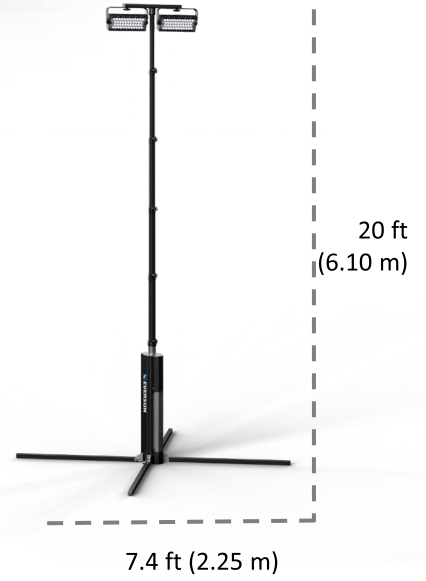

# Technical Data

Model	Apollo SL	Apollo SLX
Output	40,000 Lumens / 25,000 Sq Ft.	
Weight	75 Lbs. + 32 Lbs. Case	85 Lbs. + 32 Lbs. Case
Mast	5-20' Carbon Fiber Composite Mast	
Energy	Single integrated battery (758Wh)	Dual integrated batteries (1516Wh)
Power	66 – 200W Dimmable High Efficiency LEDs	
Case	Peli-Style Shockproof Case	
Setting	4-hr High, 12-hr Low	8-hr High, 24-hr Low
LEDs	5500k, 70 CRI, 200lm/w efficiency, 60deg Beam	

## Quick Guide

- 1. Position:** Place the eTower on a level surface in the desired location.
- 2. Stabilize:** Quickly extend and secure the stabilizing legs to anchor the tower.
- 3. Adjust Lights:** Aim the LED lights toward the area that needs illumination.
- 4. Raise Mast:** Unlock and elevate the mast to its full height, securing it in place.
- 5. Power On:** Activate the eTower using the power switch.

# Apollo S eTower™

40,000 Lumen LED  
Lamps

20' 6-Stage  
Carbon Fiber  
Telescopic Mast

Robust Modular  
Frame

Lithium-Ion  
Battery System

Quick Deploy  
Quad-Pod Legs

Sports

Events

## Basketball Court 120' x 62' Play Area

- 1 Apollo S @ 20 ft mast height with 2 - 120W LED fixtures
- Standard configuration 60 degree lens angle 30 degree tilt

- |   |                  |   |                   |
|---|------------------|---|-------------------|
|    | 30+ foot candles |    | 3 foot candles    |
|   | 20 foot candles  |   | 2 foot candles    |
|  | 10 foot candles  |  | 1 foot candles    |
|  | 5 foot candles   |  | <0.5 foot candles |