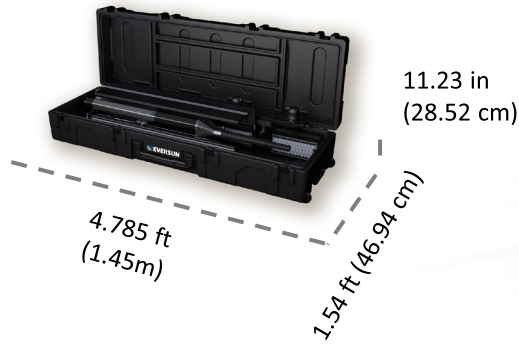

Data Sheet

Basketball Court 120' x 62' Play Area

- 1 Apollo S @ 20 ft mast height with 2 - 120W LED fixtures
- Standard configuration 60 degree lens angle 30 degree tilt

	30+ foot candles		3 foot candles
	20 foot candles		2 foot candles
	10 foot candles		1 foot candles
	5 foot candles		<0.5 foot candles